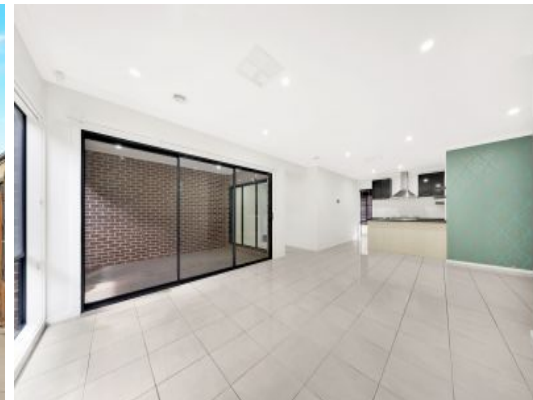

Under Application

Love & Co Mill Park

13 Kingview Place Mernda, VIC

BEAUTIFULLY PRESENTED HOME!

This freshly painted modern, charming family home has plenty of room for the whole family! With a light filled, airy lounge overlooked by the kitchen and spacious meals area with a separate living room, equally as spacious. Also featuring a good size laundry, modern central bathroom and separate toilet.

All new curtains, updated flooring with all carpet removed.

Entertain outdoors with an undercover, decked alfresco not to mention a good size rear yard for the kids to run around!

Comprising:

- Four bedrooms with built in robes
- Master complete with ensuite and WIR
- Stainless steel kitchen appliances including 900mm oven and stove top
- Dishwasher
- Ducted Heating

Price: $590 Per Week

lovemillpark@mail.inspectrealest.com.au lovemillpark@mail.inspectrealest.com.au