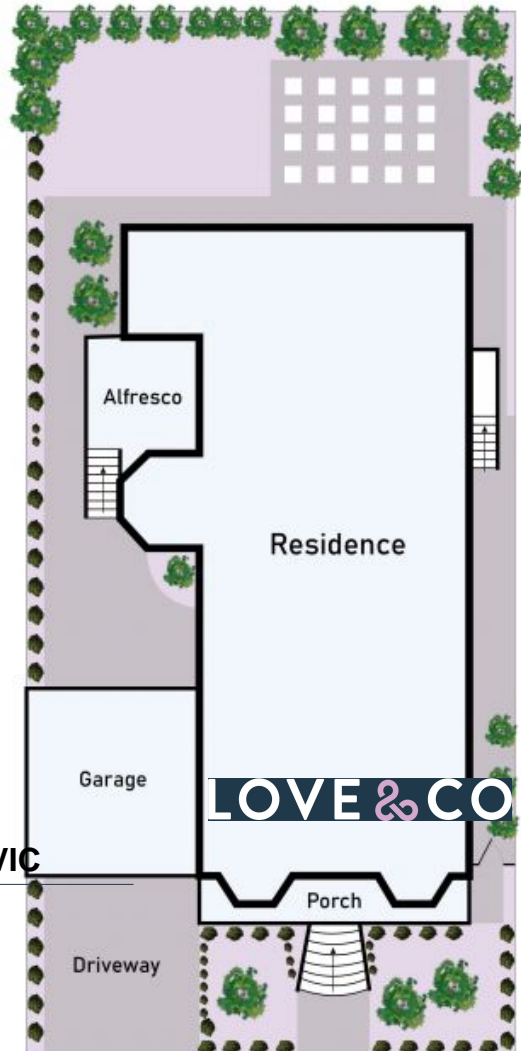

5 Mirbelia Crescent Mill Park, VIC

 5

 3

 4

Supreme Family Living - plus downstairs self contained " In-Laws/Teenagers " ret

AUCTION THIS SATURDAY @ 3PM

Price: Sold \$1,320,000

Standing handsome and proud in what is arguably Blossom Parks finest tree-lined location, this much-loved contemporary home is zoned for harmonious family living. Built to exacting standards, its brilliant single level floorplan packages 3 separate living zones including a stunning formal lounge with feature Bay window, large informal family area + bonus rumpus room with gas fire. Complimented by 4 spacious bedrooms (Master with luxury ensuite + his / hers robes), a deluxe family bathroom with spa, study and more.

Jim Vasiliou
0418 123 034
jim.v@lovere.com.au

(Not in Place)

Underhouse Storage

Floor Plan

Site Plan

5 Mirbelia Crescent

Mill Park, VIC