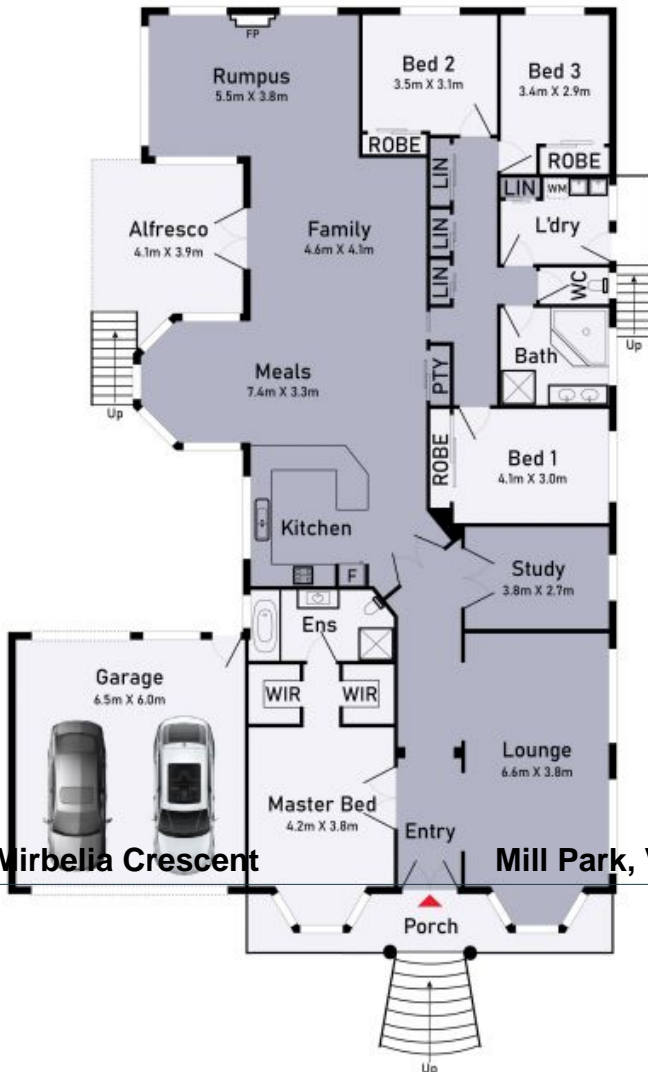

5 Mirbelia Crescent Mill Park, VIC

 5

 3

 4

Supreme Family Living - plus downstairs self contained " In-Laws/Teenagers " ret

AUCTION THIS SATURDAY @ 3PM

Price: Sold \$1,320,000

Standing handsome and proud in what is arguably Blossom Parks finest tree-lined location, this much-loved contemporary home is zoned for harmonious family living. Built to exacting standards, its brilliant single level floorplan packages 3 separate living zones including a stunning formal lounge with feature Bay window, large informal family area + bonus rumpus room with gas fire. Complimented by 4 spacious bedrooms (Master with luxury ensuite + his / hers robes), a deluxe family bathroom with spa, study and more.

Jim Vasiliou
0418 123 034
jim.v@lovere.com.au

(Not in Place)

Underhouse Storage

Floor Plan

Site Plan

5 Mirbelia Crescent

Mill Park, VIC