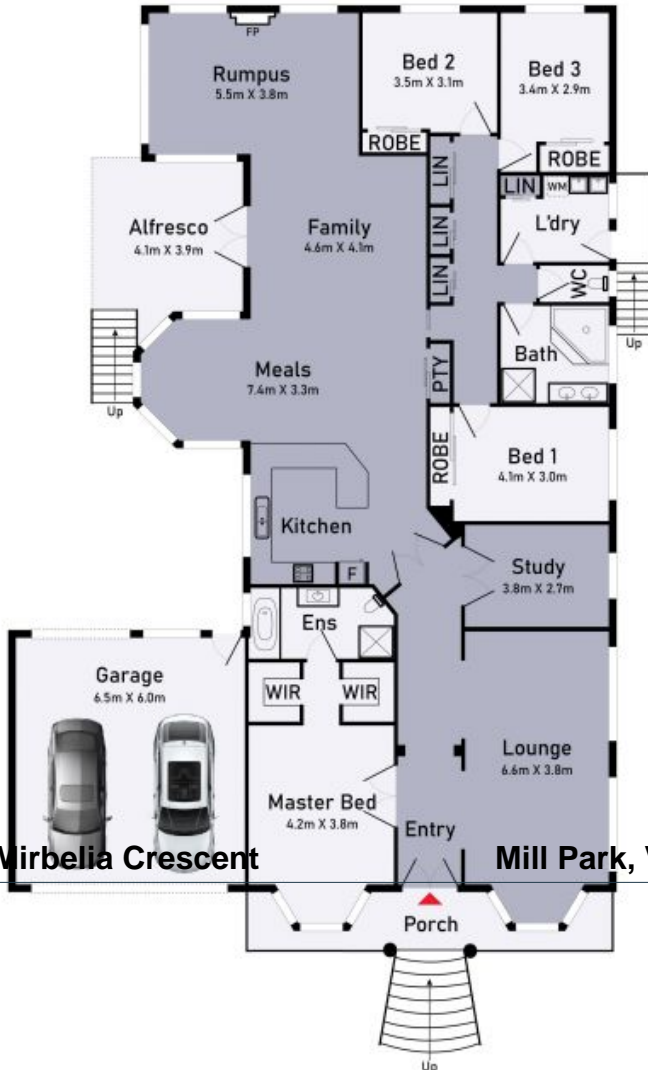

5 Mirbelia Crescent Mill Park, VIC

Supreme Family Living - plus downstairs self contained " In-Laws/Teenagers " ret

Price: Sold \$1,320,000

AUCTION THIS SATURDAY @ 3PM

Standing handsome and proud in what is arguably Blossom Parks finest tree-lined location, this much-loved contemporary home is zoned for harmonious family living. Built to exacting standards, its brilliant single level floorplan packages 3 separate living zones including a stunning formal lounge with feature Bay window, large informal family area + bonus rumpus room with gas fire. Complimented by 4 spacious bedrooms (Master with luxury ensuite + his / hers robes), a deluxe family bathroom with spa, study and more.

Jim Vasiliou
0418 123 034
jim.v@lovere.com.au

(Not in Place)

Underhouse Storage

Floor Plan

Site Plan

5 Mirbelia Crescent

Mill Park, VIC