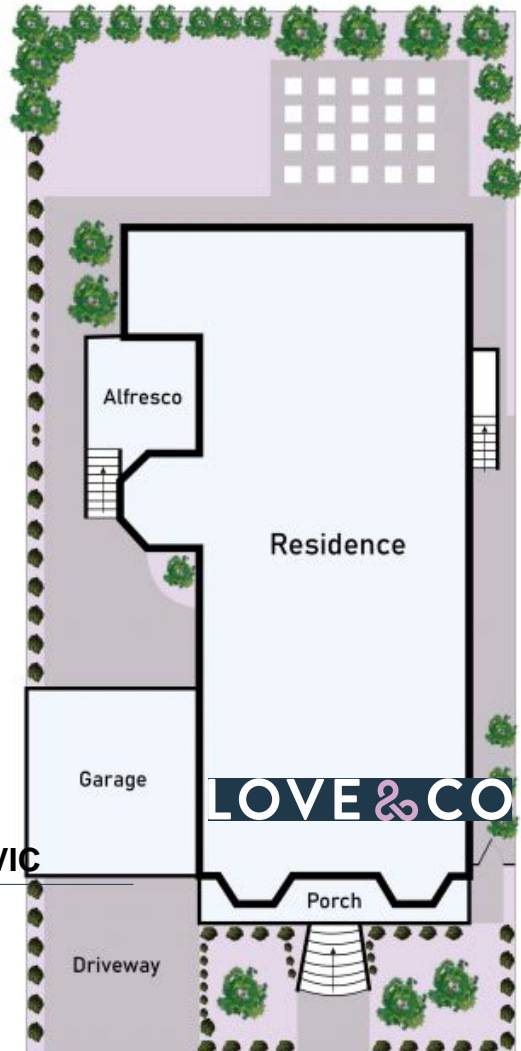

5 Mirbelia Crescent Mill Park, VIC

Supreme Family Living - plus downstairs self contained " In-Laws/Teenagers " ret

Price: Sold \$1,320,000

AUCTION THIS SATURDAY @ 3PM

Standing handsome and proud in what is arguably Blossom Parks finest tree-lined location, this much-loved contemporary home is zoned for harmonious family living. Built to exacting standards, its brilliant single level floorplan packages 3 separate living zones including a stunning formal lounge with feature Bay window, large informal family area + bonus rumpus room with gas fire. Complimented by 4 spacious bedrooms (Master with luxury ensuite + his / hers robes), a deluxe family bathroom with spa, study and more.

Jim Vasiliou
0418 123 034
jim.v@lovere.com.au

(Not in Place)

Underhouse Storage

Floor Plan

Site Plan

5 Mirbelia Crescent

Mill Park, VIC