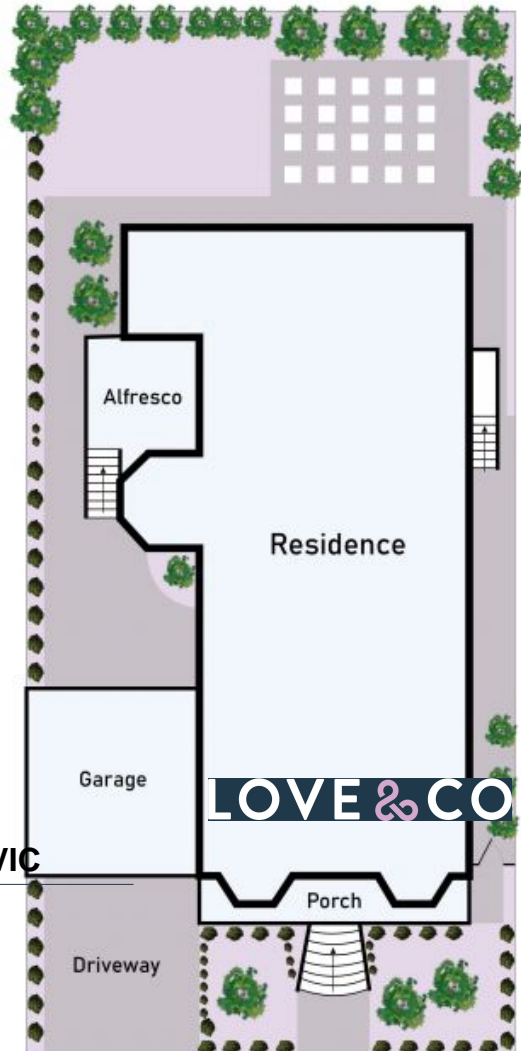

5 Mirbelia Crescent Mill Park, VIC

Supreme Family Living - plus downstairs self contained " In-Laws/Teenagers " ret

AUCTION THIS SATURDAY @ 3PM

Price: Sold \$1,320,000

Standing handsome and proud in what is arguably Blossom Parks finest tree-lined location, this much-loved contemporary home is zoned for harmonious family living. Built to exacting standards, its brilliant single level floorplan packages 3 separate living zones including a stunning formal lounge with feature Bay window, large informal family area + bonus rumpus room with gas fire. Complimented by 4 spacious bedrooms (Master with luxury ensuite + his / hers robes), a deluxe family bathroom with spa, study and more.

Jim Vasiliou
0418 123 034
jim.v@lovere.com.au

(Not in Place)

Underhouse Storage

Floor Plan

Site Plan

5 Mirbelia Crescent

Mill Park, VIC