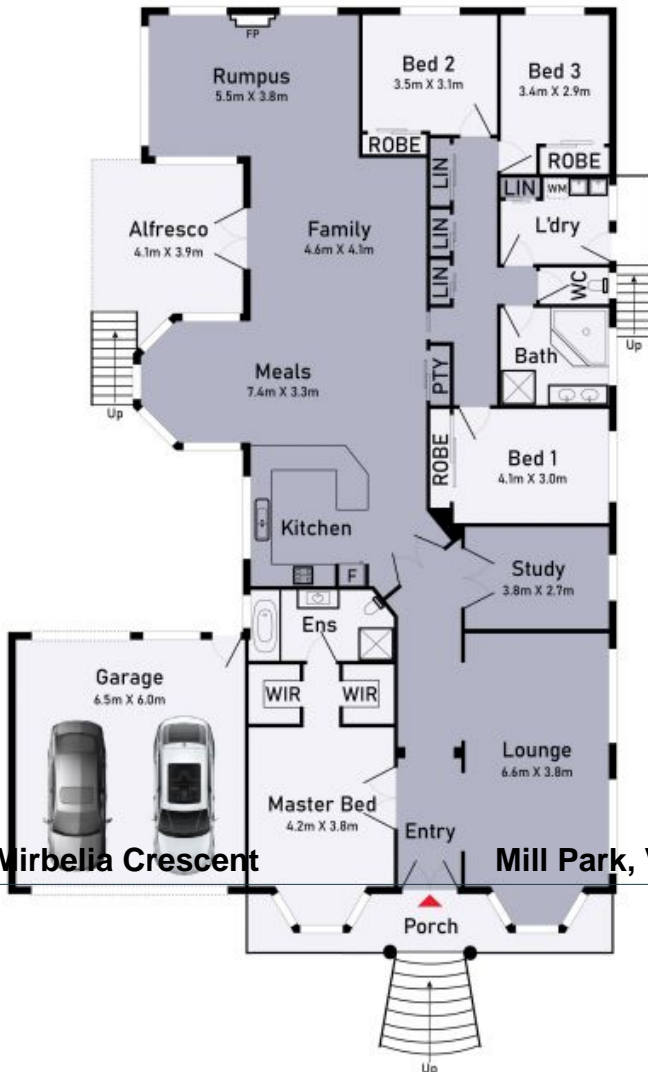

5 Mirbelia Crescent Mill Park, VIC

Supreme Family Living - plus downstairs self contained " In-Laws/Teenagers " ret

AUCTION THIS SATURDAY @ 3PM

Price: Sold \$1,320,000

Standing handsome and proud in what is arguably Blossom Parks finest tree-lined location, this much-loved contemporary home is zoned for harmonious family living. Built to exacting standards, its brilliant single level floorplan packages 3 separate living zones including a stunning formal lounge with feature Bay window, large informal family area + bonus rumpus room with gas fire. Complimented by 4 spacious bedrooms (Master with luxury ensuite + his / hers robes), a deluxe family bathroom with spa, study and more.

Jim Vasiliou
0418 123 034
jim.v@lovere.com.au

(Not in Place)

Underhouse Storage

Floor Plan

Site Plan

5 Mirbelia Crescent

Mill Park, VIC