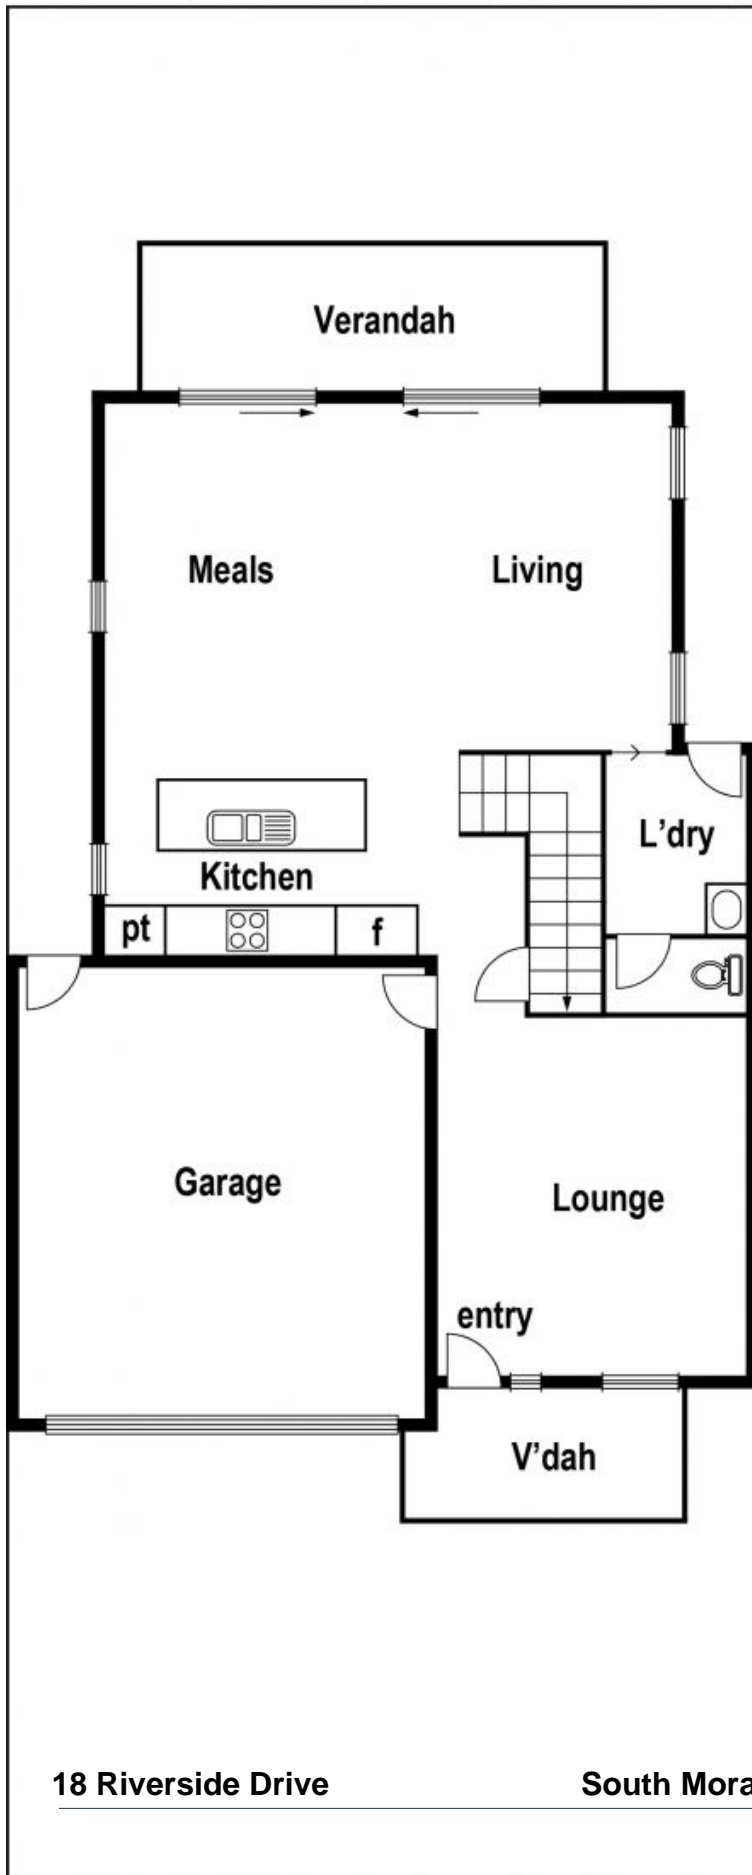

18 Riverside Dv. South Morang

18 Riverside Drive

South Morang, VIC

LOVE & CO