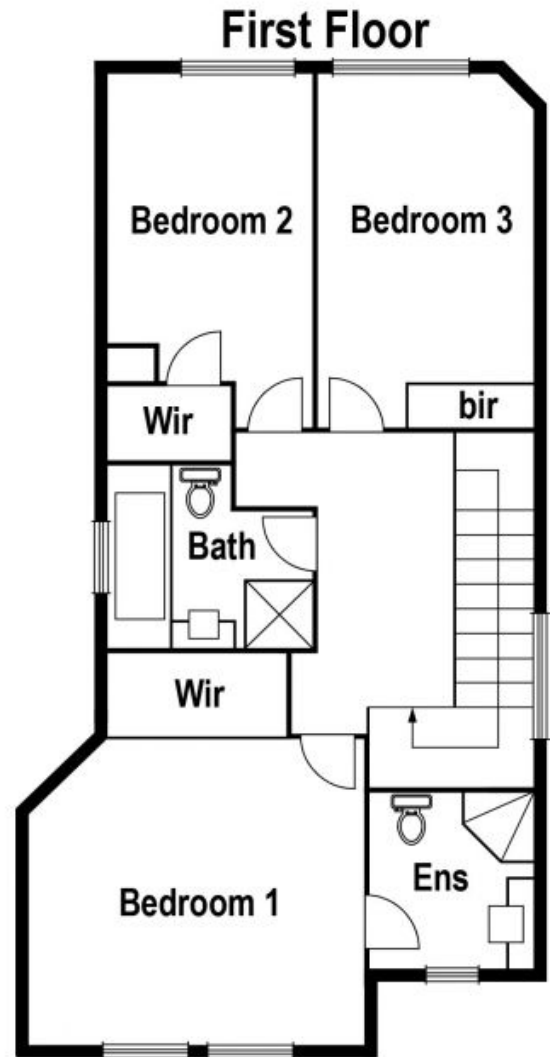

18 Riverside Dv. South Morang

18 Riverside Drive

South Morang, VIC

LOVE & CO