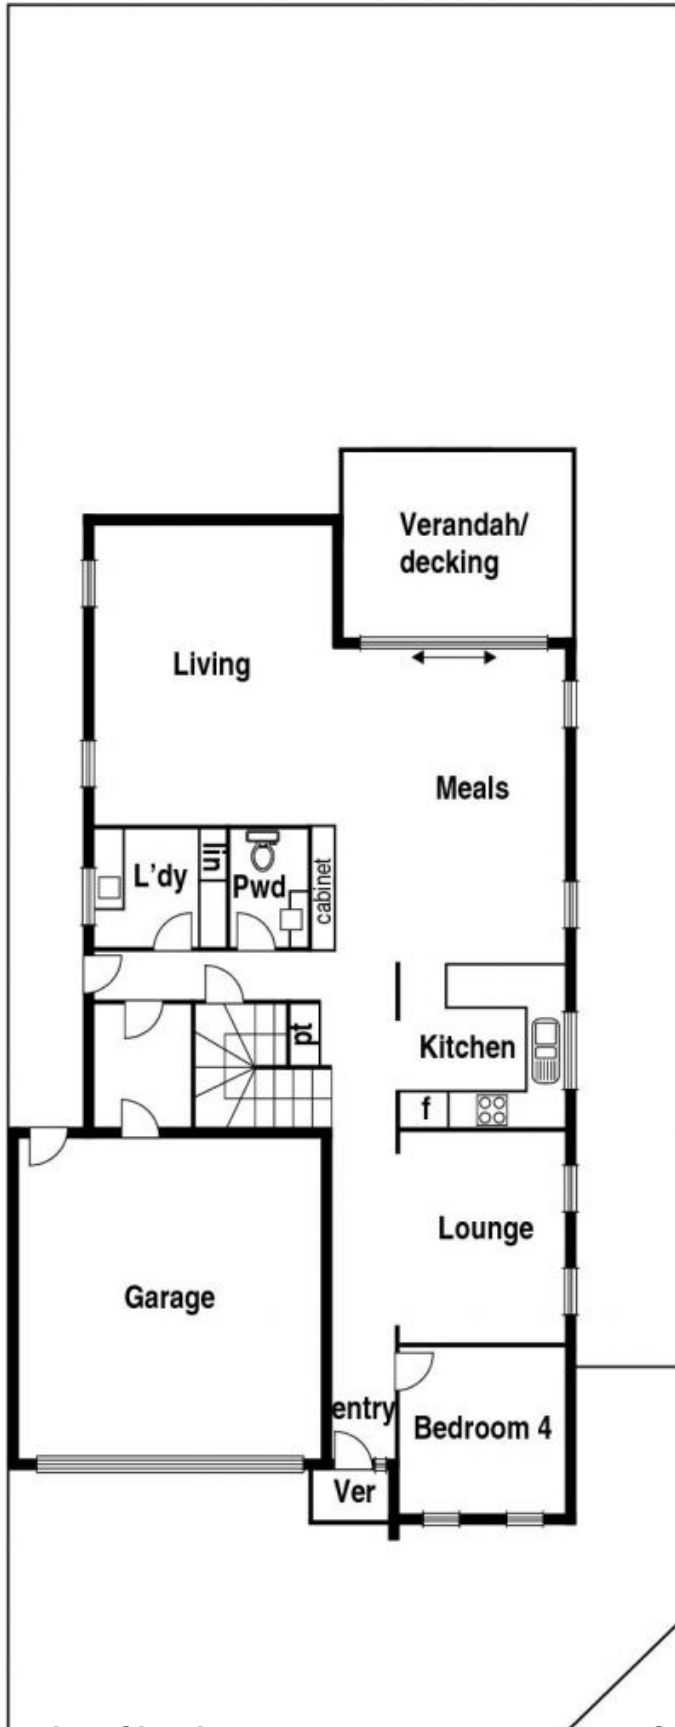

11 Parisel Cct. Mernda

LOVE & CO