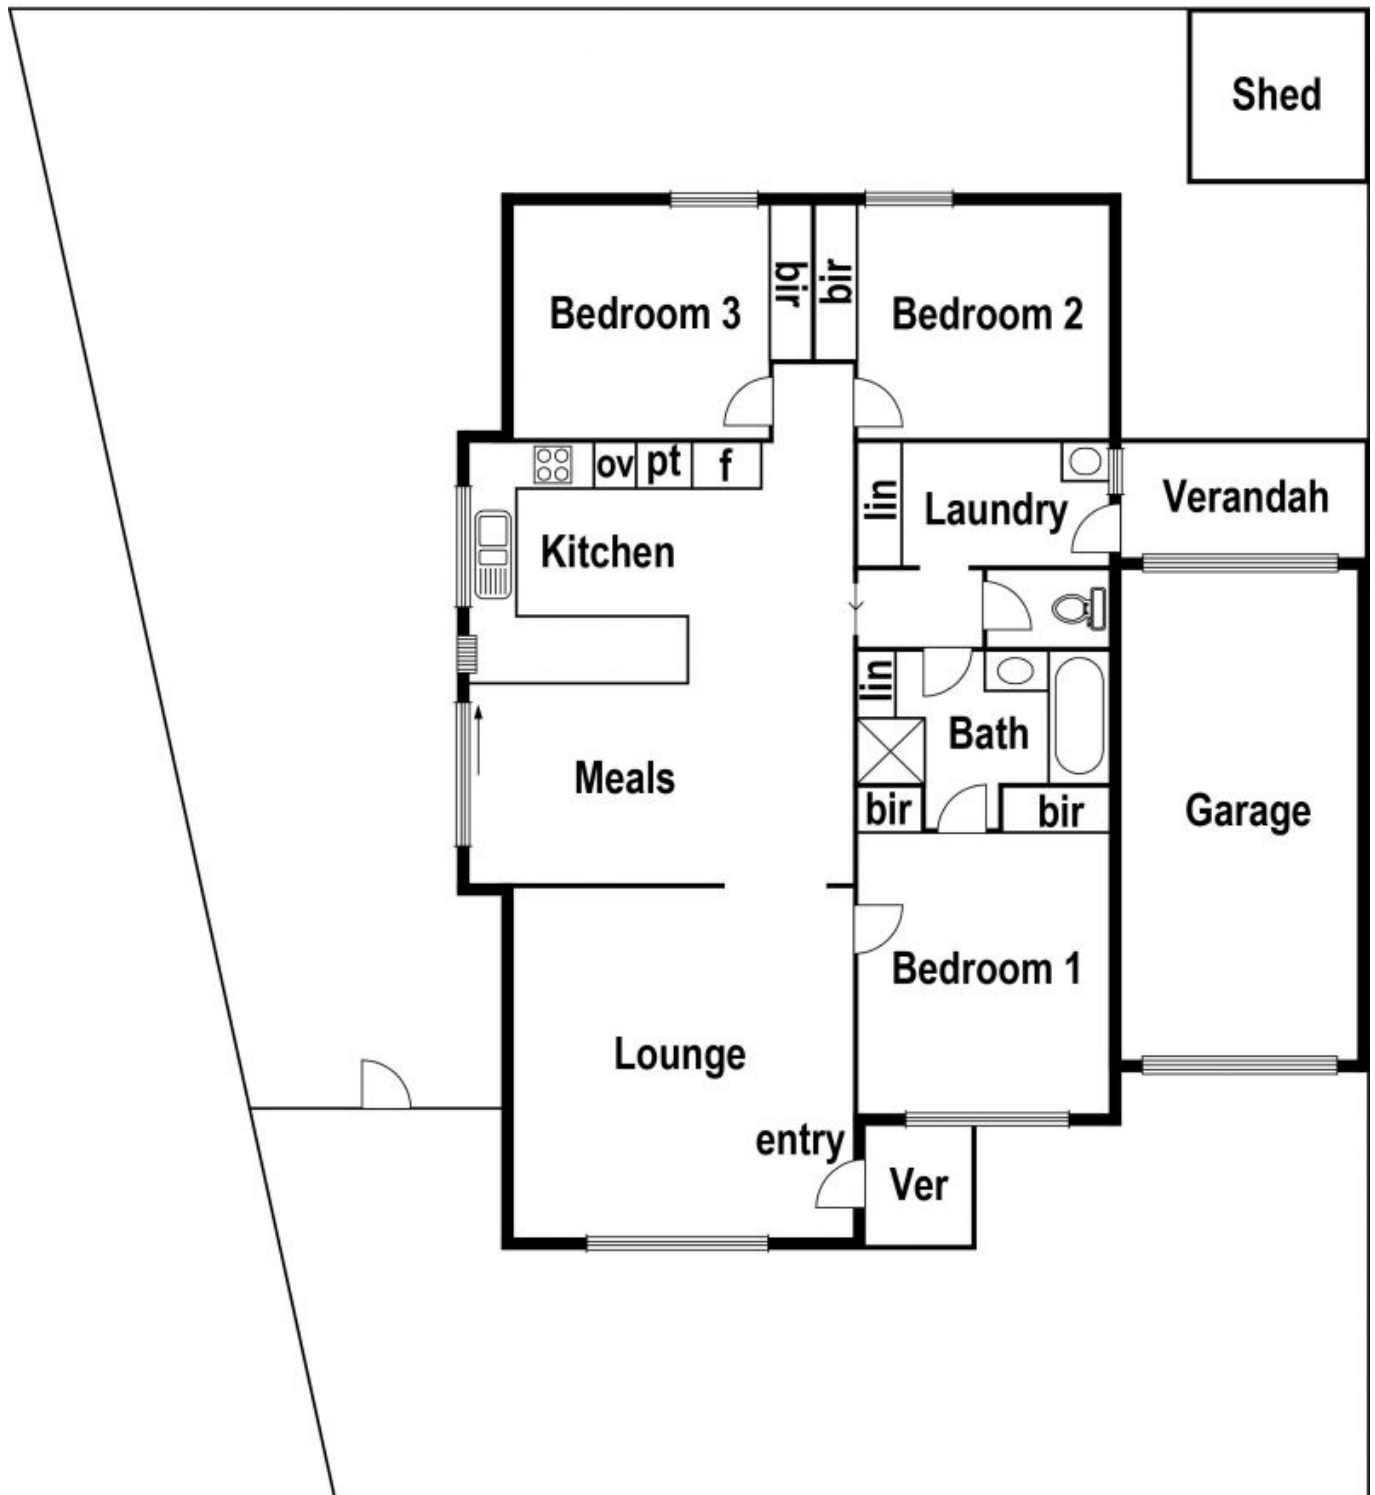

Comprising:

- 3 Spacious Bedrooms
- Built In Robes

Price: \$330 Per Week

Michael Love

0400 106 577

lovemillpark@mail.inspectrealest

1a Romano Ave. Mill Park

LOVE & CO