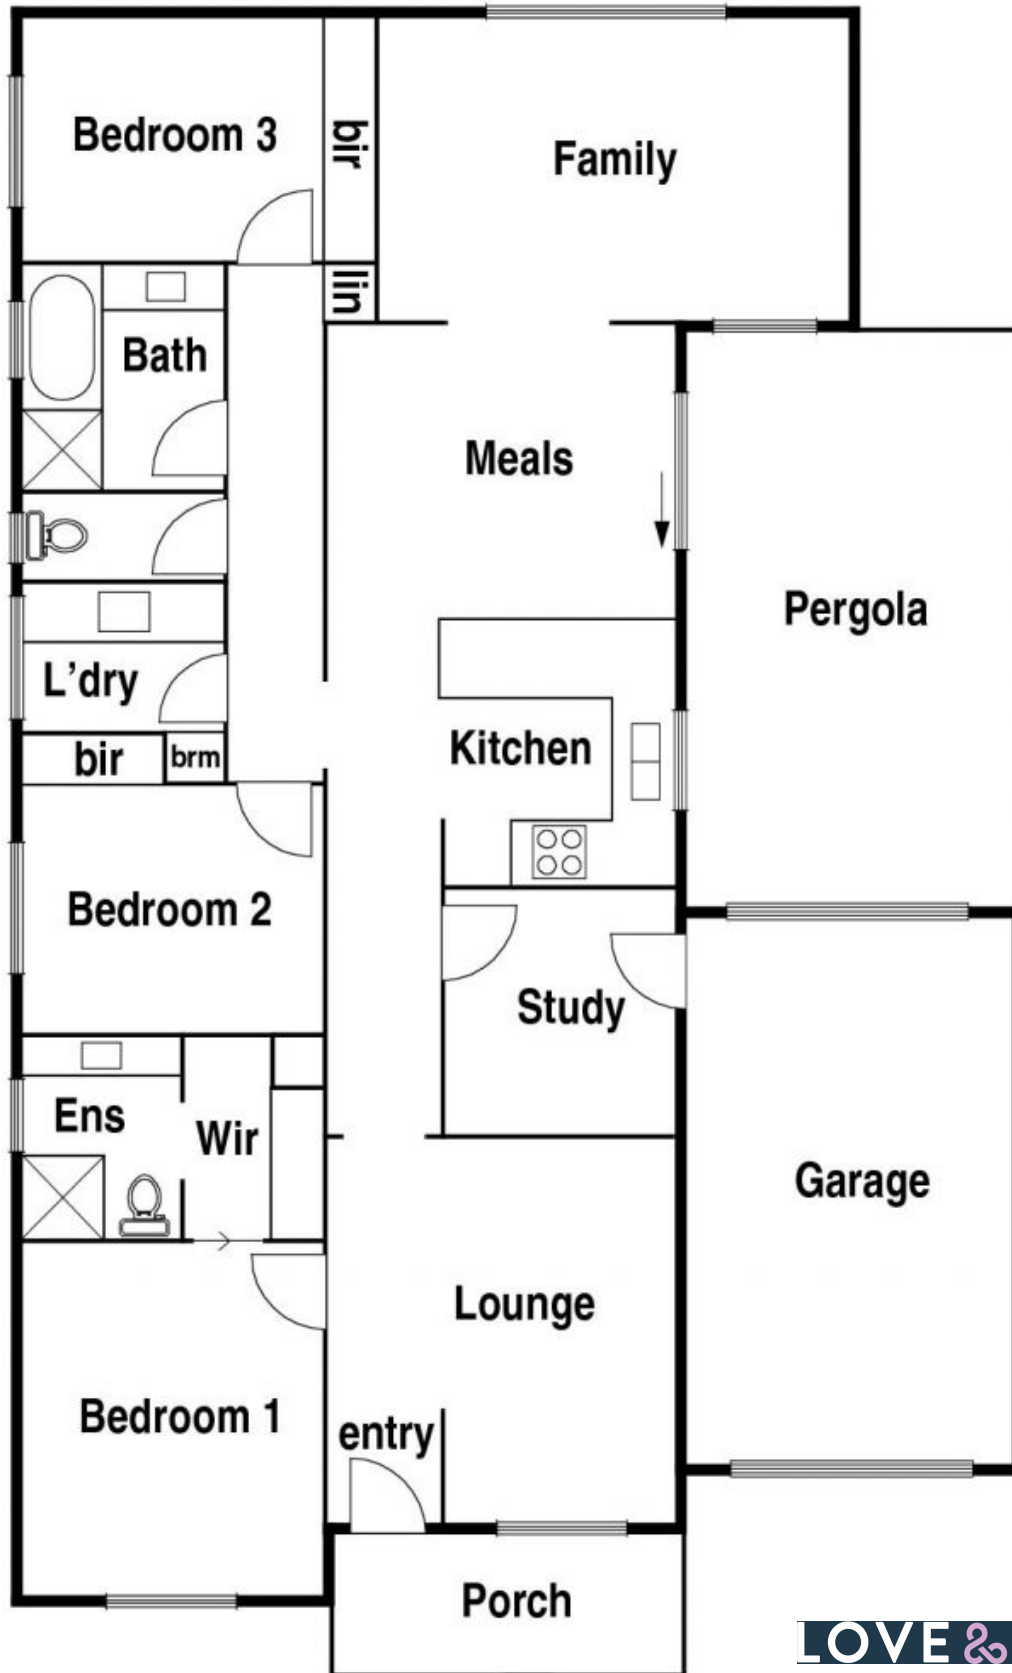

14 Langridge Dr. Epping

14 Langridge Drive

Epping, VIC

LOVE & CO